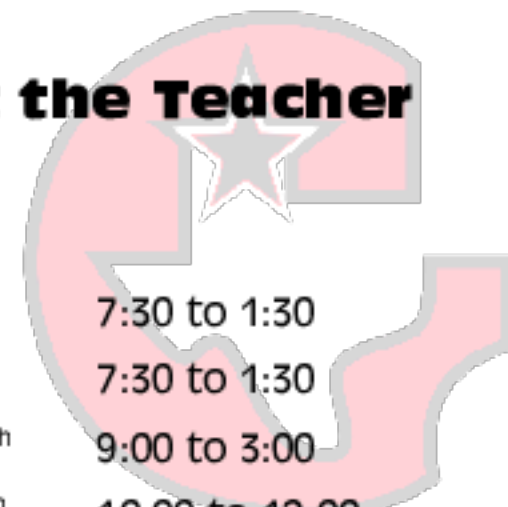

Gruver ISD

Registration/Student Schedules/Meet the Teacher

Elementary

Registration **Packet Pick-Up**

Registration **Packet RETURN**

New Student Registration

Meet the Teacher

Monday, July 29th